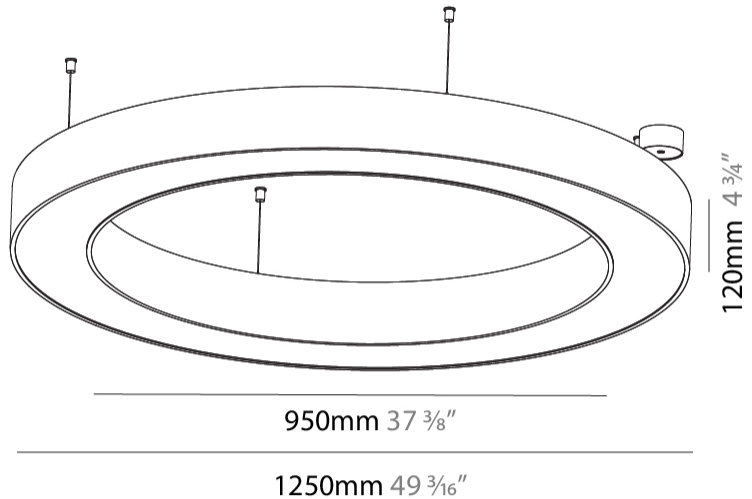

GENERAL

Series: Glorious
Subseries: Glorious
Brand: Prolicht
Division: Architectural
Mounting Type: Suspension
Mounting Location: Ceiling
Subcategory: Ambient

PHYSICAL

Shape: Round
Diameter (mm): 1250
Diameter (in): 49 ³/₁₆
Height (mm): 120
Height (in): 4 ³/₄
Max. Overall Height (mm): 2120
Max. Overall Height (in): 83 ⁷/₁₆
Light Distribution: Direct
Weight (kg): 12.847
Weight (lbs): 28.26
Diffuser: [PMMA - Opal or Micro-Prism](#)
Fixture Finish: [SSR / BKV / CWI / CRY / HAB / LAG / UFT / ITA / RUA / RUR / MIC / FTG / MYG / TWT / LOD / PUS / FRO / FUP / KIA / POP / BLS / SPG / MEY / GOH / GUM / CHC / COM / ABZ / JAG / OBR / MOS / ROR](#)
Fixture Material: Aluminum

ELECTRICAL

Lamp Type: LED (Zhaga Standard)
Input Wattage (W): 60
Total Output Wattage (W): 48 / 38.4 (3500K)
Dimming: [Non-Dimming / Phase Dimming (120Vac only) / 0-10V Dimming](#)
Driver Included: Yes
Driver Location: Integrated
Driver Type: Constant Current
Driver Class: Class 2
Input Voltage (V): 120 - 277
Constant Current (MA): 350 / 1200 (3500K)

LED

[Color Temperature (°K): 3000 / 3500 / 4000](#)
Max. Delivered Lumen (lm): 5540 / 5733 / 5850
CRI: >80 CRI
Efficiency (%): 0.65
Lamp Life (hrs): 50000

OPTICAL

RATINGS AND CERTIFICATIONS

Certified By: Certified for North American Standards
IP rating: IP20